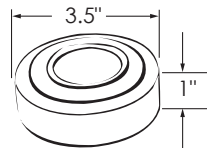

Decor™ LED Cluster Overhead Lights

Less Heat. No Maintenance. Long Life.

Part Numbers	69926B-NI3KE/F	3,000K
	69926B-NI6KE/F	6,000K

Product Details

Voltage	12V DC
Amp	0.21
Watts	2.5 Watts
LED Life	50,000 Hours
Cutout	2.25" Diameter
LED Color	3000K or 6000K
Lumens	120 LM

Product Details

Voltage	12V DC
Amp	0.21 A
Watts	2.5 Watts
LED Life	50,000 Hours
Cutout	2.4" Diameter
LED Color	3000K or 6000K
Lumens	120 Lm