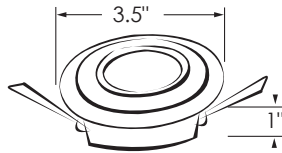

Decor™ LED Cluster Overhead Lights

Less Heat. No Maintenance. Long Life.

Part Numbers	69926B-NI3KE/F	3,000K
	69926B-NI6KE/F	6,000K

Product Details

Voltage	12V DC
Amp	0.21
Watts	2.5 Watts
LED Life	50,000 Hours
Cutout	2.25" Diameter
LED Color	3000K or 6000K
Lumens	120 LM

Product Details

Voltage	12V DC
Amp	0.21 A
Watts	2.5 Watts
LED Life	50,000 Hours
Cutout	2.4" Diameter
LED Color	3000K or 6000K
Lumens	120 Lm