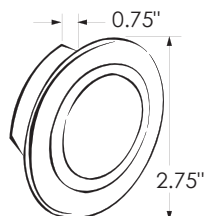

Decor™ LED Cluster Overhead Lights

Less Heat. No Maintenance. Long Life.

Part Numbers	69926B-NI3KE/F	3,000K
	69926B-NI6KE/F	6,000K

Product Details

Voltage	12V DC
Amp	0.21
Watts	2.5 Watts
LED Life	50,000 Hours
Cutout	2.25" Diameter
LED Color	3000K or 6000K
Lumens	120 LM

Part Numbers	69927B-NI3KE/F	3,000K
	69927B-NI6KE/F	6,000K

Product Details

Voltage	12V DC
Amp	0.21
Watts	2.5 Watts
LED Life	50,000 Hours
Cutout	N/A : Surface Mount
LED Color	3000K or 6000K
Lumens	120 LM

Part Numbers	69929B-NI3KE/F	3,000K
	69929B-NI6KE/F	6,000K

Product Details

Voltage	12V DC
Amp	0.21 A
Watts	2.5 Watts
LED Life	50,000 Hours
Cutout	2.4" Diameter
LED Color	3000K or 6000K
Lumens	120 Lm