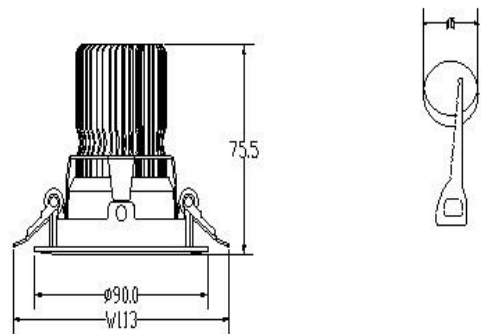

structure picture

Features:

- Long lifespan
- Green energy & Safety
- No Radition Immidiate start, No flick
- Excellent & Durable Aluminum, Good heat dissipation
- Good Spotlighting Efficiency
- Environment friendly, No UV, NO IR radiation
- Energy saving with high efficiency
- Healthy and protect eyes

Application:

Widely applied for Club, Hotel, Apartment, Shopping Mall, esp. places where need good visual sense.