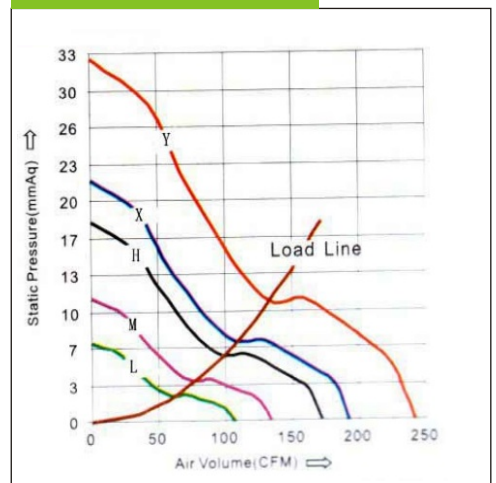

Ball bearing -30°C to +75°C
 Sleeve bearing -10°C to +70°C

INSULATION RESISTANCE:

10meg Ohm min. at 500 VDC
 (between frame and terminal)

DIELECTRIC STRENGTH:

5mA max. at 500 VAC 60Hz one minute
 (between frame and terminal)

FUNCTION:

Auto-restart option
 Frequency generator or rotation detection signal option

Performance Curve

Model	Spec	RATED (VDC)	RANGE (VDC)	CURRENT (Amp.)	POWER (Watts)	SPEED (Rpm)	AIR FLOW (Q)		PRESSURE (P)		NOISE (dBA)	Weight (g)
							(m3/min)	(CFM)	(mmAq)	(In H ₂ O)		
SA12038HB-5G		05	04-06	1.568	7.84	3250	3.694	130.45	11.14	0.439	46.13	313g
SA12038MB-5G	1.187			5.93	2900	3.263	115.24	8.81	0.347	42.96		
SA12038LB-5G	0.801			4.00	2600	2.958	104.46	7.26	0.286	39.83		
SA12038ZB-1G		12	07-14	2.050	24.60	5800	5.947	210.00	25.72	1.013	61.89	313g
SA12038YB-1G	1.625			19.50	4700	5.239	185.00	21.80	0.858	57.78		
SA12038XB-1G	1.191			14.29	4200	4.748	167.66	17.92	0.706	52.99		
SA12038HB-1G	0.837			10.05	3750	4.268	150.71	15.17	0.597	50.32		
SA12038MB-1G	0.398			4.77	2900	3.263	115.24	8.81	0.347	42.96		
SA12038LB-1G	0.292			3.55	2600	2.958	104.46	7.26	0.286	39.83		
SA12038ZB-2G		24	15-27	1.472	35.33	5800	6.513	230.00	32.90	1.295	65.02	313g
SA12038YB-2G	0.800			19.20	4700	5.239	185.00	21.80	0.858	57.78		
SA12038XB-2G	0.578			12.53	4200	4.748	167.66	17.92	0.706	52.99		
SA12038HB-2G	0.387			9.28	3750	4.268	150.71	15.17	0.597	50.32		
SA12038MB-2G	0.175			4.20	2900	3.263	115.24	8.81	0.347	46.13		
SA12038LB-2G	0.126			3.03	26000	2.958	104.46	7.26	0.286	39.83		
SA12038ZB-4G		48	30-57	0.685	32.88	5800	6.513	230.00	32.90	1.295	65.02	313g
SA12038YB-4G	0.381			18.29	4700	5.239	185.00	21.80	0.858	57.78		
SA12038XB-4G	0.311			12.96	4200	4.748	167.66	17.92	0.706	52.99		
SA12038HB-4G	0.200			9.62	3750	4.268	150.71	15.17	0.597	50.32		
SA12038MB-4G	0.100			4.79	2900	3.263	115.24	8.81	0.347	42.96		
SA12038LB-4G	0.074			3.54	2600	2.958	104.46	7.26	0.286	39.83		