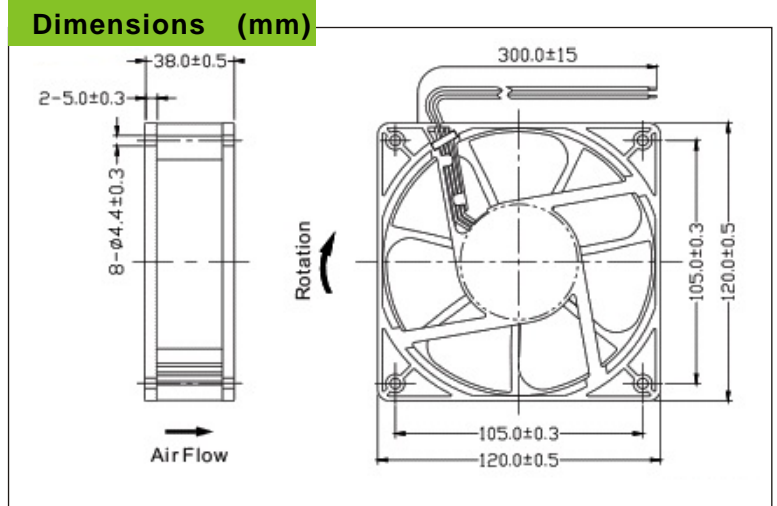

斯托姆科技

AXIAL

TÜV
CERT
ISO 9001:2000
ISO 14001:2004
ISO/TS16949:2002

STORM DC AXIAL FAN 120x120x38mm Series

CONSTRUCTION

Glass fiber reinforced plastic:
 Impeller and housing PBT are UL 94V-0 rating

OPERATING TEMPERATURE:

Ball bearing -30°C to +75°C
 Sleeve bearing -10°C to +70°C

INSULATION RESISTANCE:

10meg Ohm min. at 500 VDC
 (between frame and terminal)

DIELECTRIC STRENGTH:

5mA max. at 500 VAC 60Hz one minute
 (between frame and terminal)